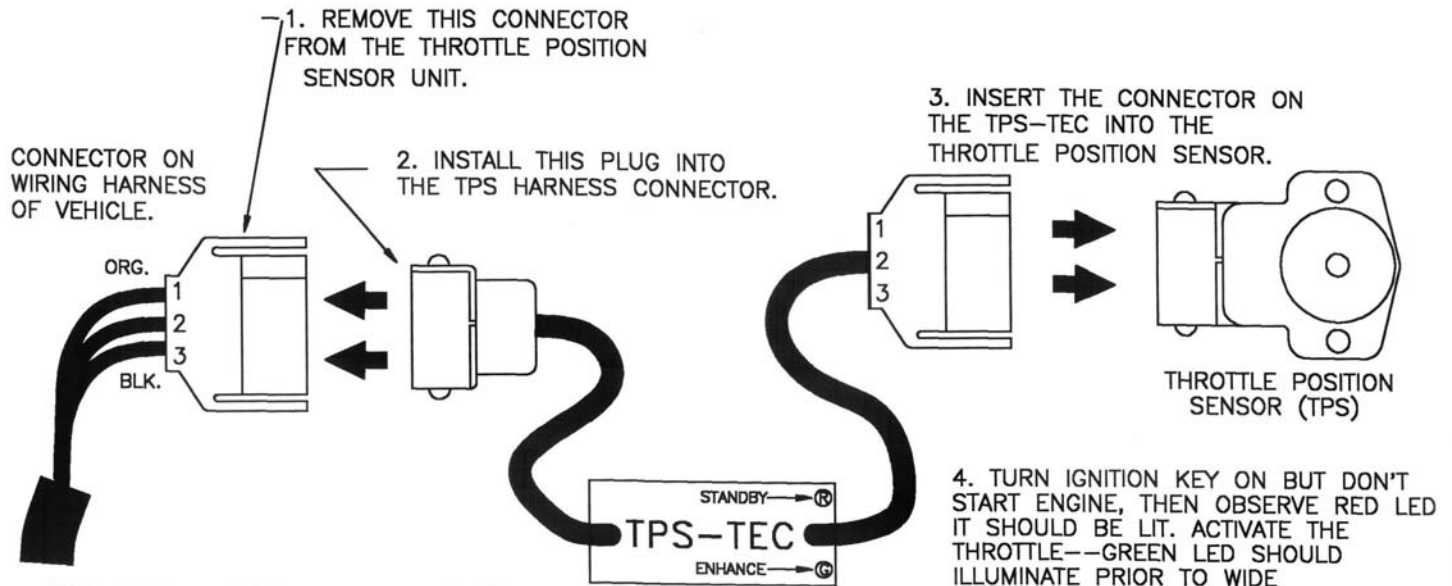

INSTALLATION INSTRUCTIONS

102019 TPS-TEC™ THROTTLE ENHANCER

FORD BOX STYLE 1994-1995 5.0, SHO TAURUS

WHEN NORMAL OPERATION IS CONFIRMED, USE THE CABLE TIE SUPPLIED TO SECURE TPS-TEC TO THE ENGINE WIRING.