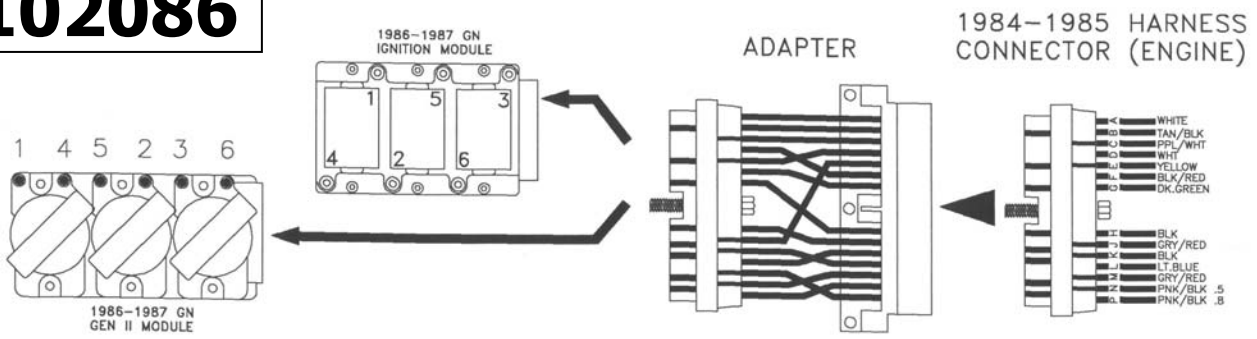

INSTALLATION INSTRUCTIONS

102086 CCCI ADAPTER • 102085 ADAPTER PLATE

CCCI CONVERSION 1984-1985 CAR TO 1987 IGNITION SYSTEM

102086

COPYRIGHT (C) 1995 CASPER'S ELECTRONICS, INC. MUNDELEIN, IL

NOTE: FIRING ORDER MUST CORRESPOND TO NUMBERS EMBOSSED IN THE 1986-1987 COIL PACK TOP TO ASSURE PROPER FIRING ORDER.