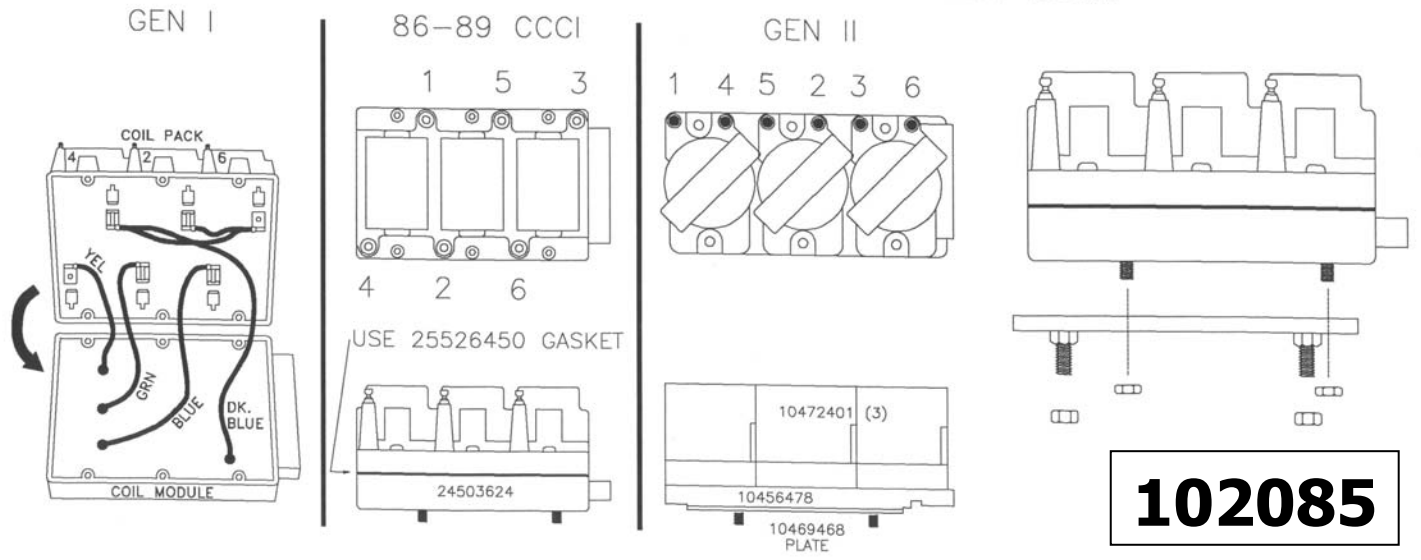

INSTALLATION INSTRUCTIONS

102086 CCCI ADAPTER • 102085 ADAPTER PLATE

CCCI CONVERSION 1984-1985 CAR TO 1987 IGNITION SYSTEM

102086

COPYRIGHT (C) 1995 CASPER'S ELECTRONICS, INC. MUNDELEIN, IL

NOTE: FIRING ORDER MUST CORRESPOND TO NUMBERS EMBOSSED IN THE 1986-1987 COIL PACK TOP TO ASSURE PROPER FIRING ORDER.

102085