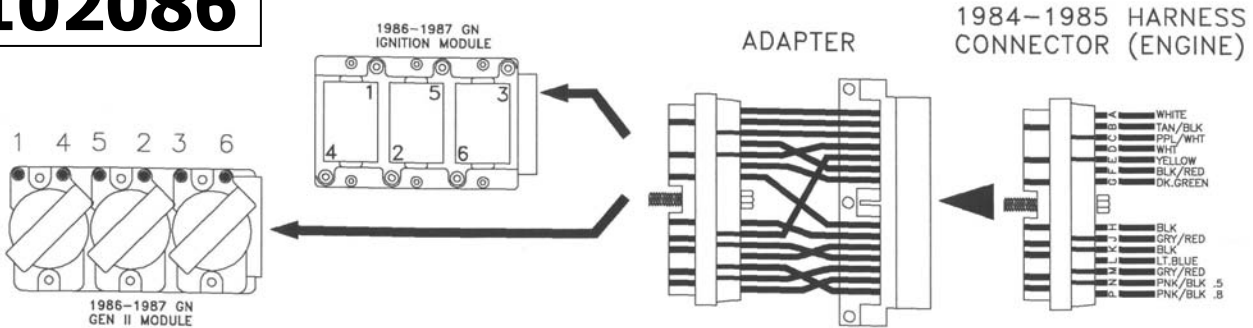

INSTALLATION INSTRUCTIONS

102086 CCCI ADAPTER • 102085 ADAPTER PLATE

CCCI CONVERSION 1984-1985 CAR TO 1987 IGNITION SYSTEM

102086

COPYRIGHT (C) 1995 CASPER'S ELECTRONICS, INC. MUNDELEIN, IL

NOTE: FIRING ORDER MUST CORRESPOND TO NUMBERS EMBOSSED IN THE 1986-1987 COIL PACK TOP TO ASSURE PROPER FIRING ORDER.