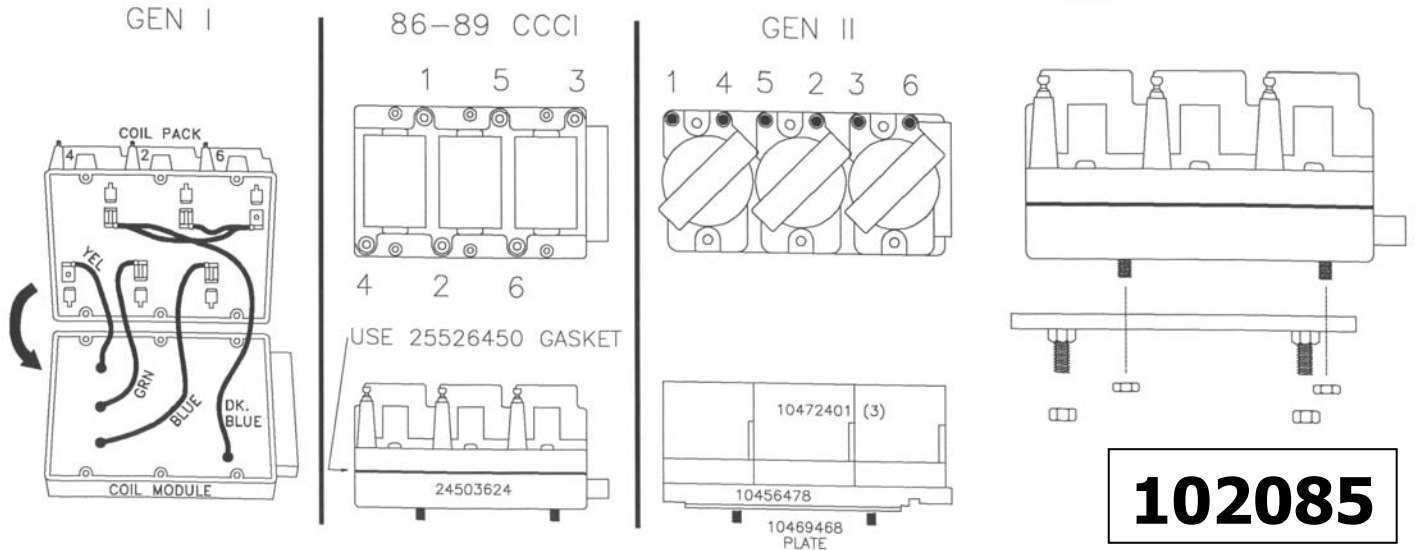

INSTALLATION INSTRUCTIONS

102086 CCCI ADAPTER • 102085 ADAPTER PLATE

CCCI CONVERSION 1984-1985 CAR TO 1987 IGNITION SYSTEM

102086

COPYRIGHT (C) 1995 CASPER'S ELECTRONICS, INC. MUNDELEIN, IL

NOTE: FIRING ORDER MUST CORRESPOND TO NUMBERS EMBOSSED IN THE 1986-1987 COIL PACK TOP TO ASSURE PROPER FIRING ORDER.

102085