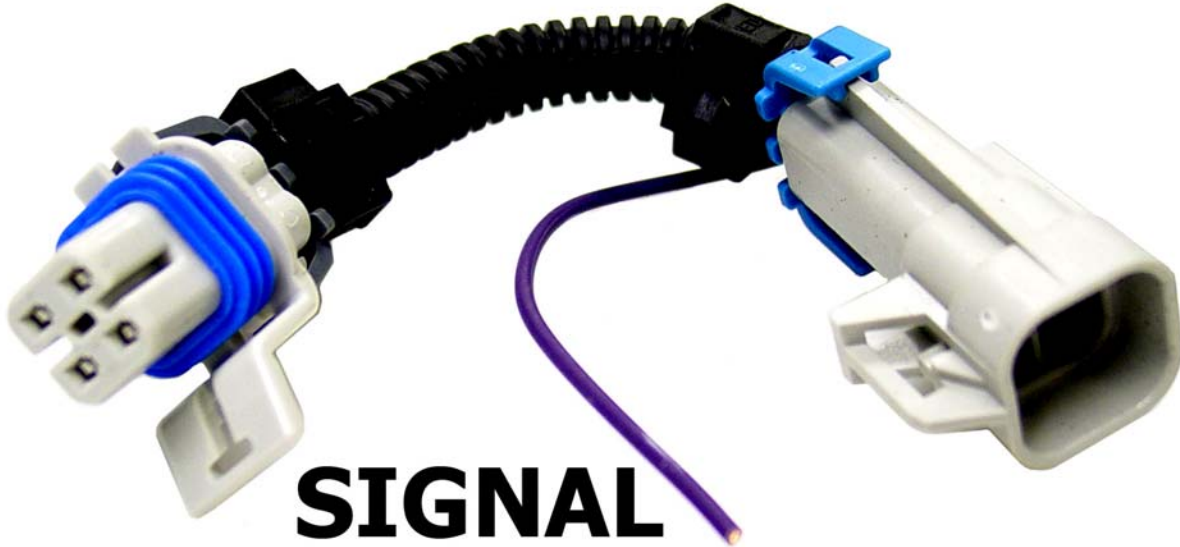

**INSTALLATION INSTRUCTIONS**  
**109051 A/F (AIR-FUEL) PIGTAIL CONNECTOR**  
**PLUGS INTO PRE-CAT OXYGEN SENSOR CONNECTOR**  
**SIGNAL WIRE GOES TO A/F MONITOR**

**109051**

**SIGNAL  
WIRE**