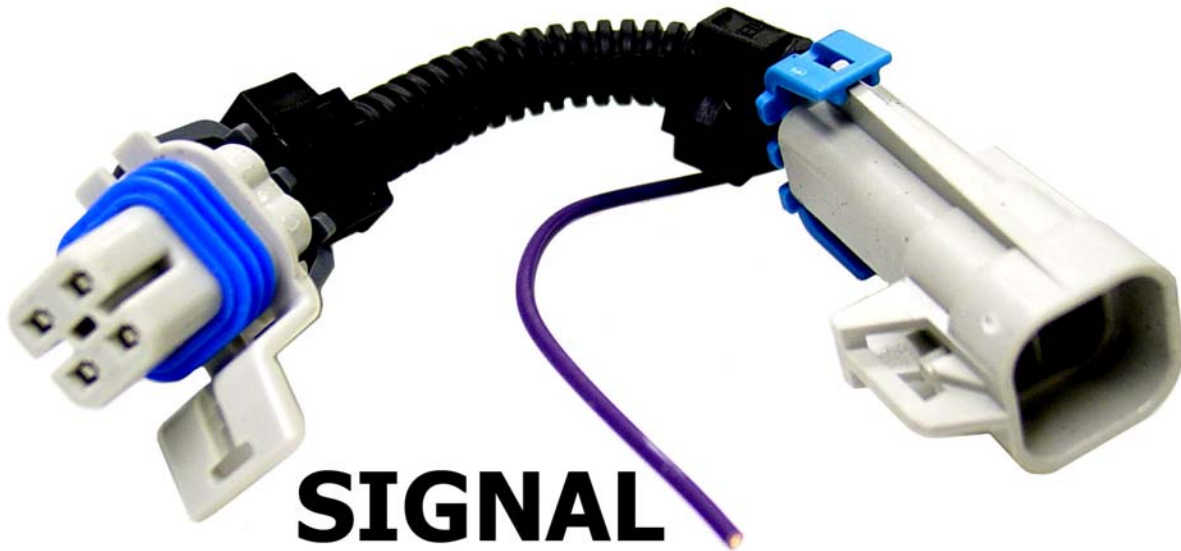

INSTALLATION INSTRUCTIONS
109051 A/F (AIR-FUEL) PIGTAIL CONNECTOR
PLUGS INTO PRE-CAT OXYGEN SENSOR CONNECTOR
SIGNAL WIRE GOES TO A/F MONITOR

109051

**SIGNAL
WIRE**