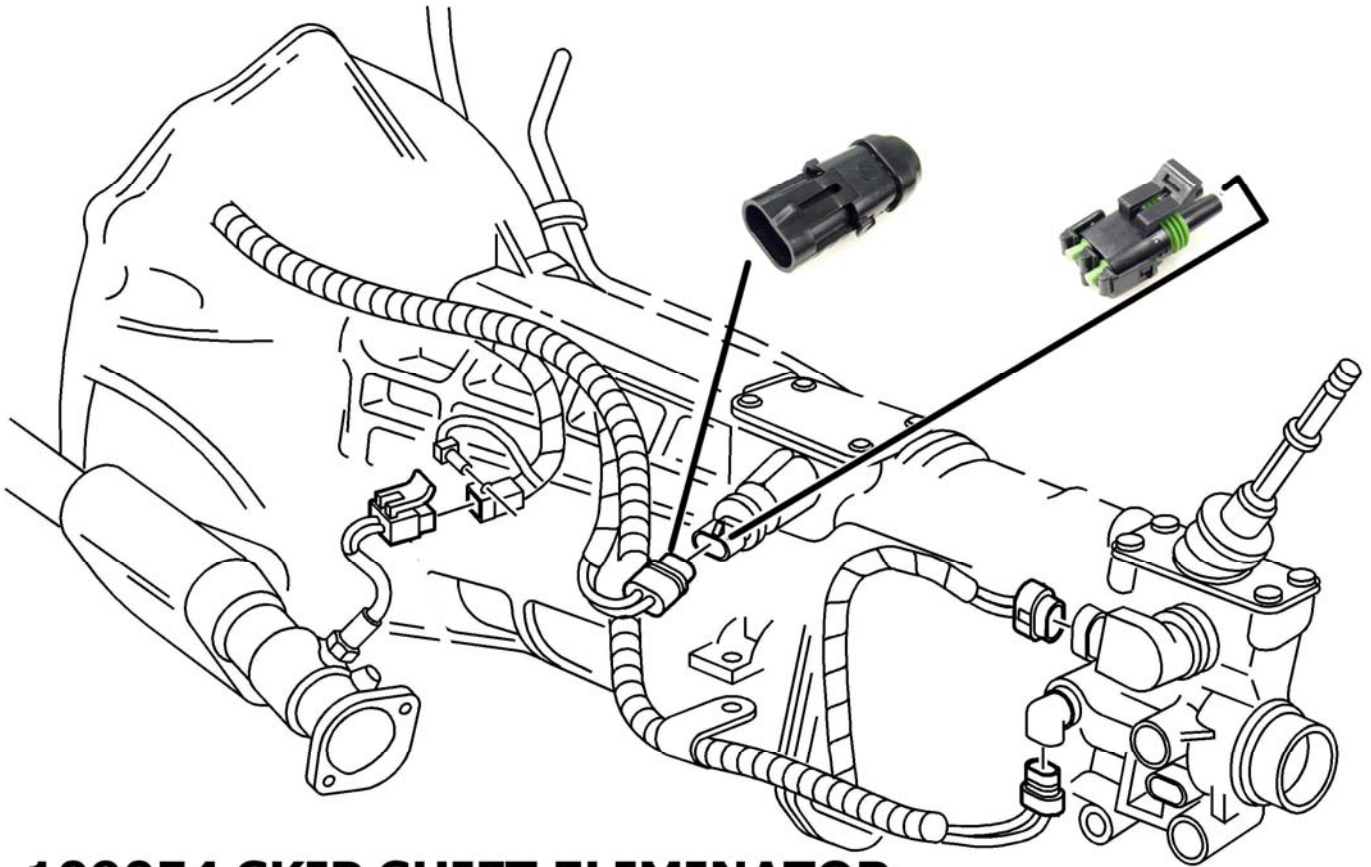

INSTALLATION INSTRUCTIONS

109054 Skip-Shift Eliminator Cadillac CTS-V

109054 SKIP SHIFT ELIMINATOR