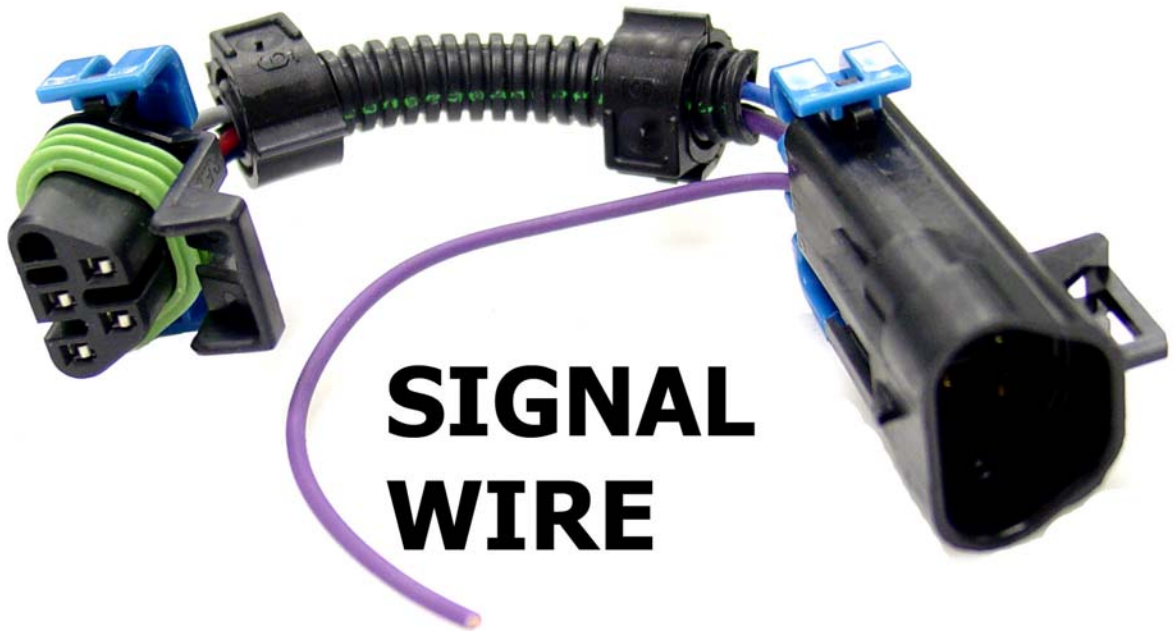

**INSTALLATION INSTRUCTIONS**  
**109085 A/F (AIR-FUEL) PIGTAIL CONNECTOR**  
**PLUGS INTO PRE-CAT OXYGEN SENSOR CONNECTOR**  
**SIGNAL WIRE GOES TO A/F MONITOR**

**109085**

**SIGNAL  
WIRE**