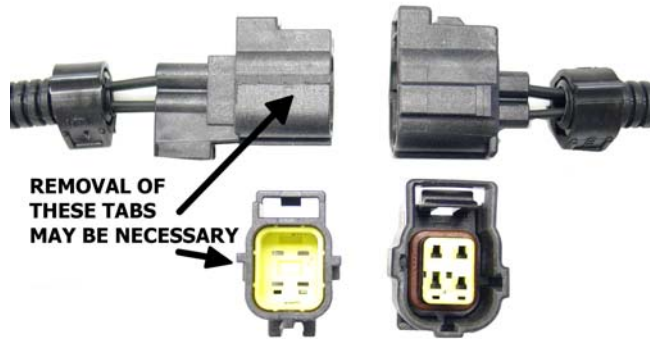

INSTALLATION INSTRUCTIONS

109209 – 109210 DODGE/CHRYSLER EXTENSION CONNECTOR PREP

INSTALLATION INSTRUCTIONS

109209 – 109210 DODGE/CHRYSLER EXTENSION CONNECTOR PREP

INSTALLATION INSTRUCTIONS

109209 – 109210 DODGE/CHRYSLER EXTENSION CONNECTOR PREP