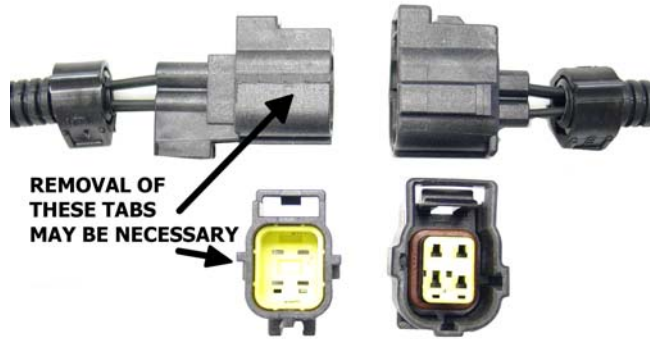

INSTALLATION INSTRUCTIONS

109209 – 109210 DODGE/CHRYSLER EXTENSION CONNECTOR PREP

INSTALLATION INSTRUCTIONS

109209 – 109210 DODGE/CHRYSLER EXTENSION CONNECTOR PREP

INSTALLATION INSTRUCTIONS

109209 – 109210 DODGE/CHRYSLER EXTENSION CONNECTOR PREP